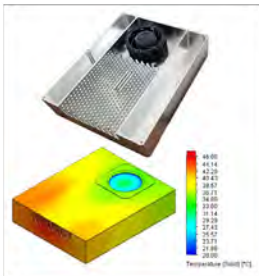

We used machine learning to explore a multitude of possible combinations based on constraints such as material type, size, weight, strength and cost, to realise a step change in heatsink weight and thermal efficiency