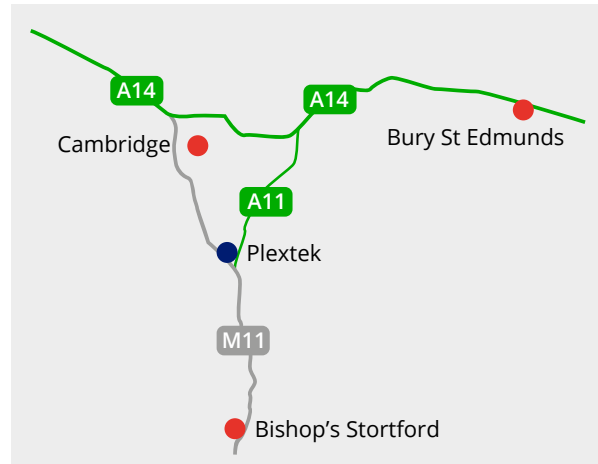

Our entrance is located on Ickleton Road.
We offer plenty of free and secure parking,
as well as charging for electric cars.

Travel by rail

Great Chesterford station is a 2 min walk
away and connects to Liverpool Street
station (approx. 70 min journey, no step
free access).

Accommodation

Crown House Hotel

www.crownhousehotel.com/

located in Great Chesterford, a 4 min walk
away.

Holiday Inn Express

[www.ihg.com/holidayinnexpress/hotels/gb/
en/cambridge/cbgdk/hoteldetail](http://www.ihg.com/holidayinnexpress/hotels/gb/en/cambridge/cbgdk/hoteldetail)

located on the A505, less than 10 minutes'
drive to Plextek and next door to the
Whittlesford Parkway train station. The
nearby Red Lion Hotel offers good food.

<http://www.redlionwhittlesfordbridge.com>